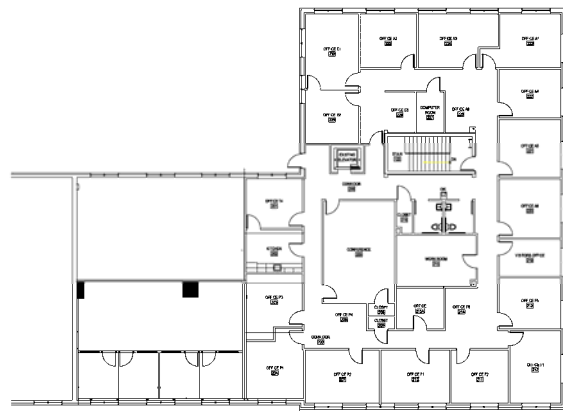

JOIN CARSON/ASHLEY AT OUR GREAT LOCATION

Space For Lease

Blackcomb Professional Center

410 Rosedale Ct.

Warrenton, VA 20186

1,350-16,000SF Available

1st Floor

2nd Floor