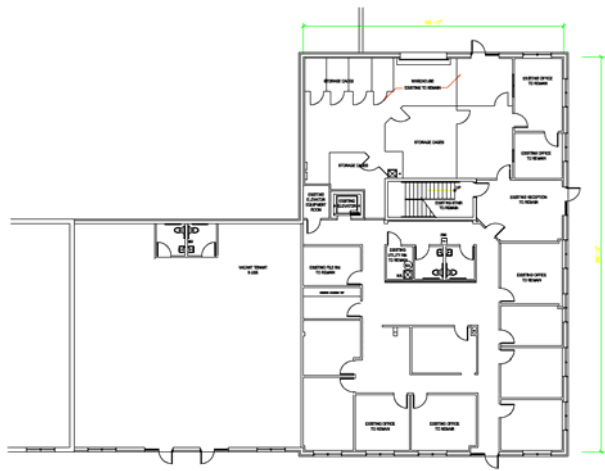

JOIN CARSON/ASHLEY AT OUR GREAT LOCATION

Space For Lease

Blackcomb Professional Center

410 Rosedale Ct.

Warrenton, VA 20186

1,350-16,000SF Available

1st Floor

2nd Floor